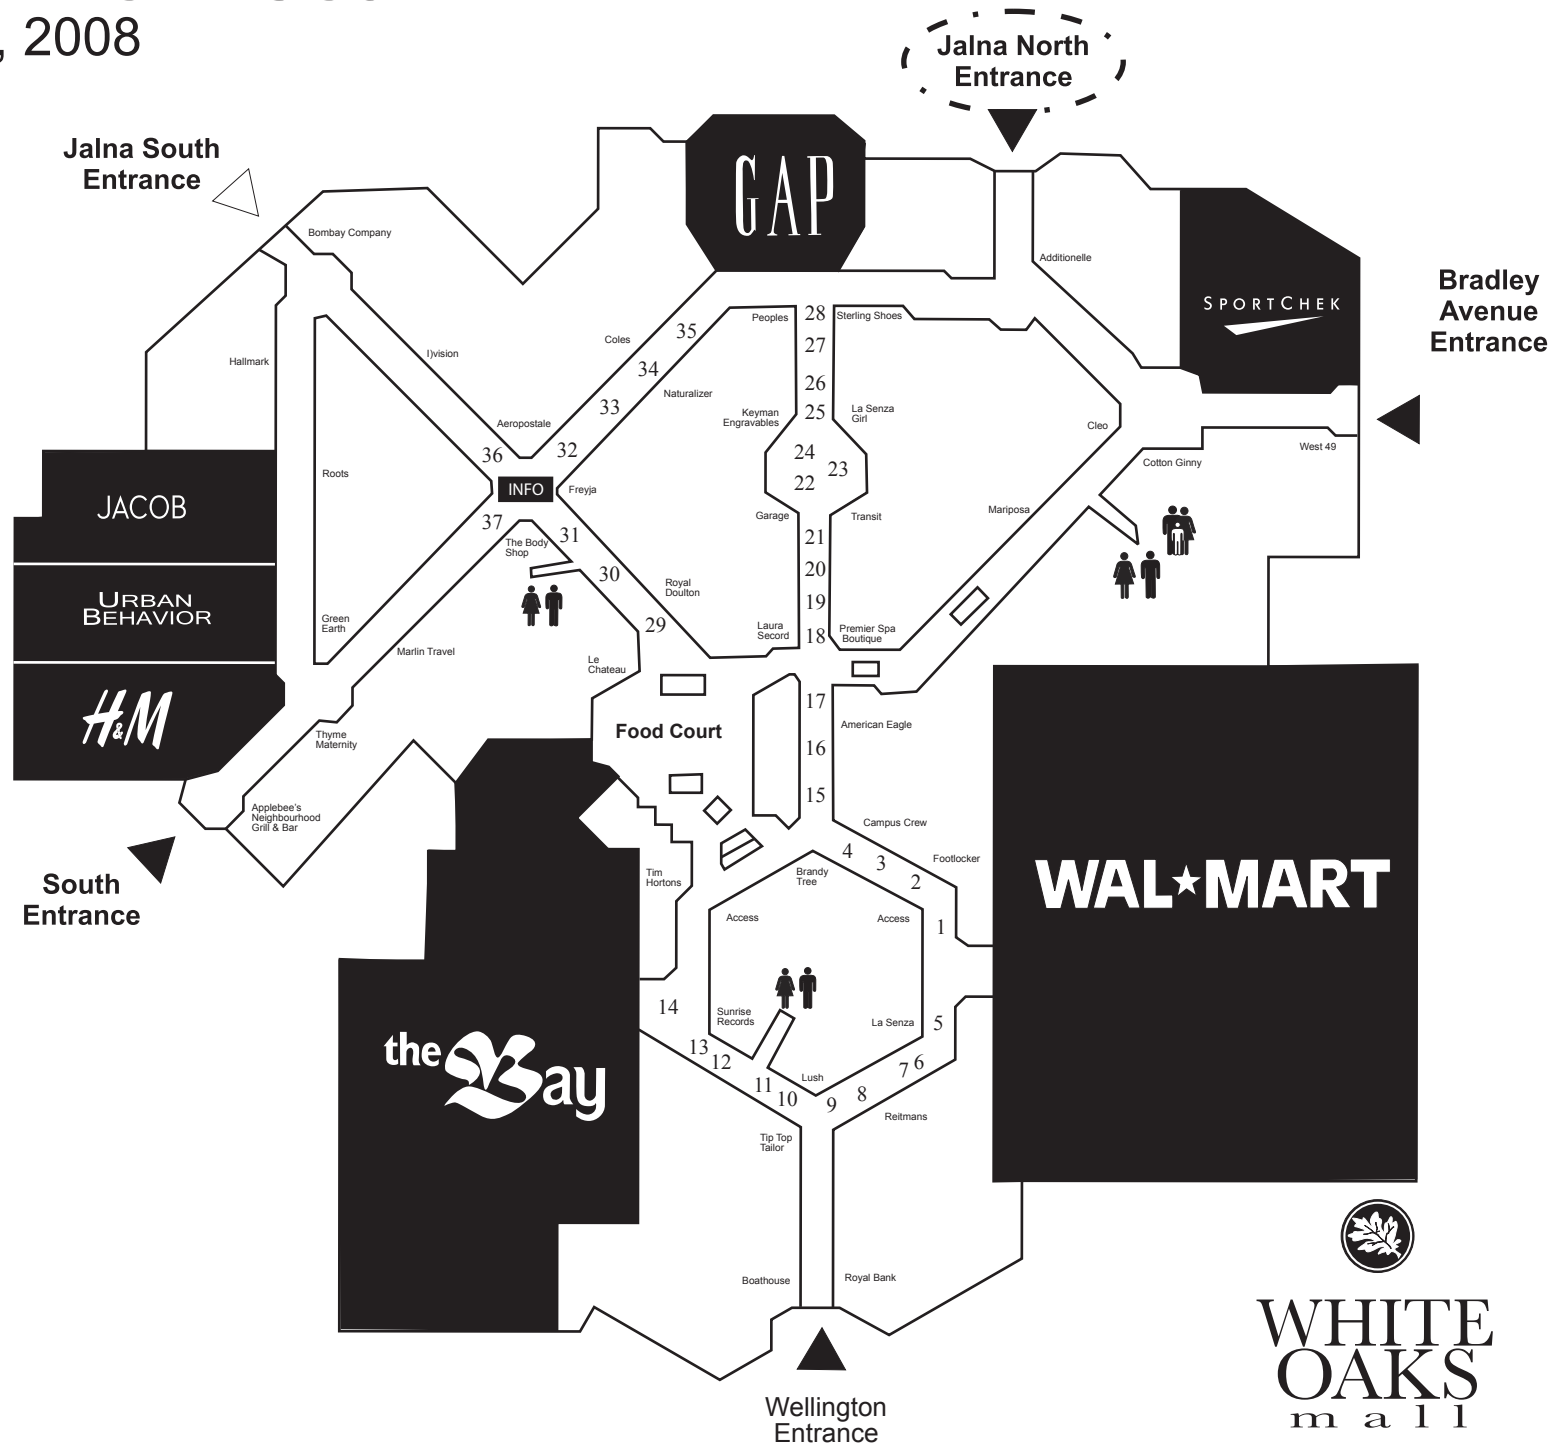

Think Global Act Local

Saturday, April 12th, 2008

Entrances for vehicles
All cars must be in before 8:30 am on Saturday, April 12th
and removed after 9 pm on Saturday or before 11 am on Sunday.

1. Bullfrog Power
2. ARC Solar
3. London Transit
4. SunVolts Unlimited
5. Upper Thames River Conservation Authority
6. Re Forest London
7. London Home Builders
8. Goodwill Industries
9. Shaklee Independent Distributors
10. University of Western Ontario
11. McIlwraith
12. City of London's Car
13. City of London
14. Government of Ontario/ London Hydro
15. Habitat Re Store
16. Hungry Hollow Organics
17. Reliance Home Comfort
18. Union Gas
19. Solcan
20. Ozone Organics
21. LHSC
22. Trojan Technologies
23. Green Tech Services
24. The R E Source Store
25. Fanshawe
26. Friends of the Coves
27. Thames Valley Ecological Association
28. The London Plastic Bag Project
29. TRY Recycling
30. London Co-op Store
31. Mercedes Benz
32. Ontario Growers Supply
33. Atmosphere Development
34. Wasco Metals & Plastics
35. Youth Opportunities Unlimited
36. London Area Organic Growers
37. Home Depot

**WHITE
OAKS**
m a l l